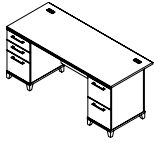

CUSTOMIZE OUR ENTERPRISE BUNDLES OR BUILD YOUR OWN

For product ordering and space planning assistance call 1-800-964-1638

Desks

72W Double Pedestal Desk*
2972XX-03K $1,364.00