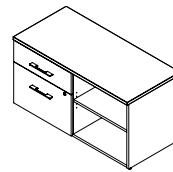

45W Low Storage Return
OFS145XX $618.00