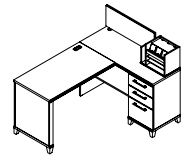

60W x 47D Corner Desk Solution*
2999XX-03K $1,233.00