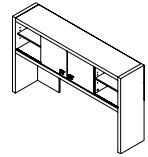

60W Hutch*

KI60103-03 (PW)
KI60203-03 (GS)

$491.00