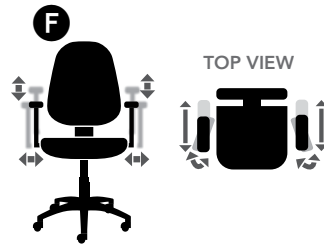

Arms move up and down as well as side to side for personalized comfort and support

4 Way Adjustable Armrests: Height, Width, Depth, Angle

Armrests move up and down, in and out, forward and backward, with custom angle adjustment