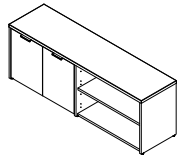

61W Hutch for 72W Work Surface
JTH161XX \$441.00

Right Side Panel
JTL108XX \$95.00

6 Cube Bookcase
JTB130XX \$371.00

5 Shelf Bookcase
JTB136XX \$476.00

Low Storage Return
JTS160XX \$441.00

JTS160FWWH

ENTERPRISE