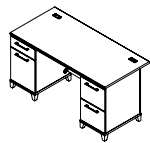

60W Double Pedestal Desk*
2960XX-03K $1,231.00