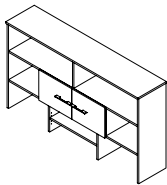

72W Hutch
OFH172XXK $794.00