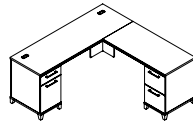

72W x 72D L Desk *
2910XX-03K $1,414.00