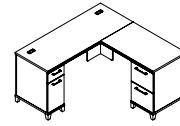

60W x 60D L Desk *
2930XX-03K $1,277.00